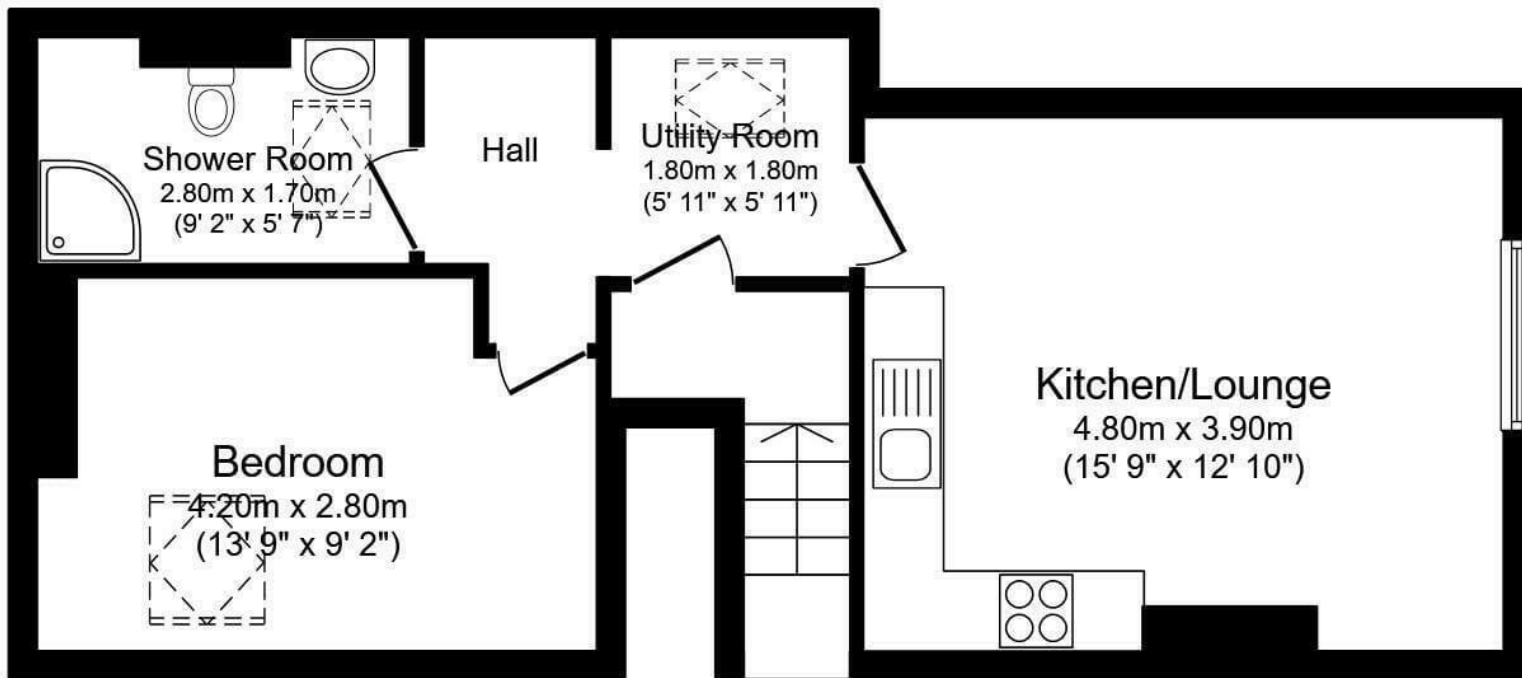

**1 Bed
Flat
located in**

Offers in the region of
£80,000

DIRECTIONS

CONTACT

Unit 6
 Century 2 Business Centre 3 Dearne
 Lane
 Manvers
 Rotherham

E: info@burrowsresidential.co.uk
 T: 07507 905644

This floor plan is for illustrative purposes only. It is not drawn to scale. Any measurements, floor areas (including any total floor area), openings and orientation are approximate. No details are guaranteed, they cannot be relied upon for any purpose and they do not form part of any agreement. No liability is taken for any error, omission or misstatement. A party must rely upon its own inspection, information in the data sheet and the information on the website www.focalagent.com